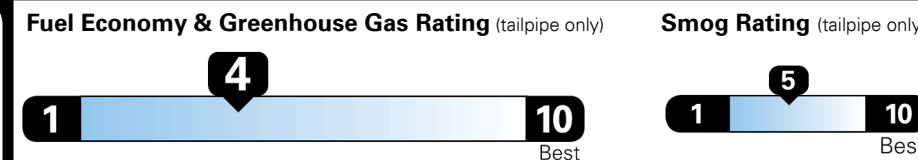

EPA DOT Fuel Economy and Environment

Gasoline Vehicle

Fuel Economy

21 MPG
combined city/hwy

19 MPG
city

24 MPG
highway

4.8 gallons per 100 miles

Small SUVs range from 12 to 115 MPG. The best vehicle rates 146 MPGe.

You spend $3,000 more in fuel costs over 5 years compared to the average new vehicle.

Annual fuel cost $2,500