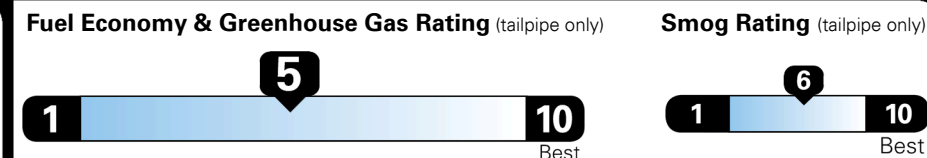

EPA DOT Fuel Economy and Environment

Gasoline Vehicle

Fuel Economy
26 MPG
combined city/hwy
3.8 gallons per 100 miles
Small SUVs range from 14 to 125 MPG. The best vehicle rates 146 MPGe.
24 city
30 highway

You spend $500 more in fuel costs over 5 years compared to the average new vehicle.

Annual fuel cost $2,000